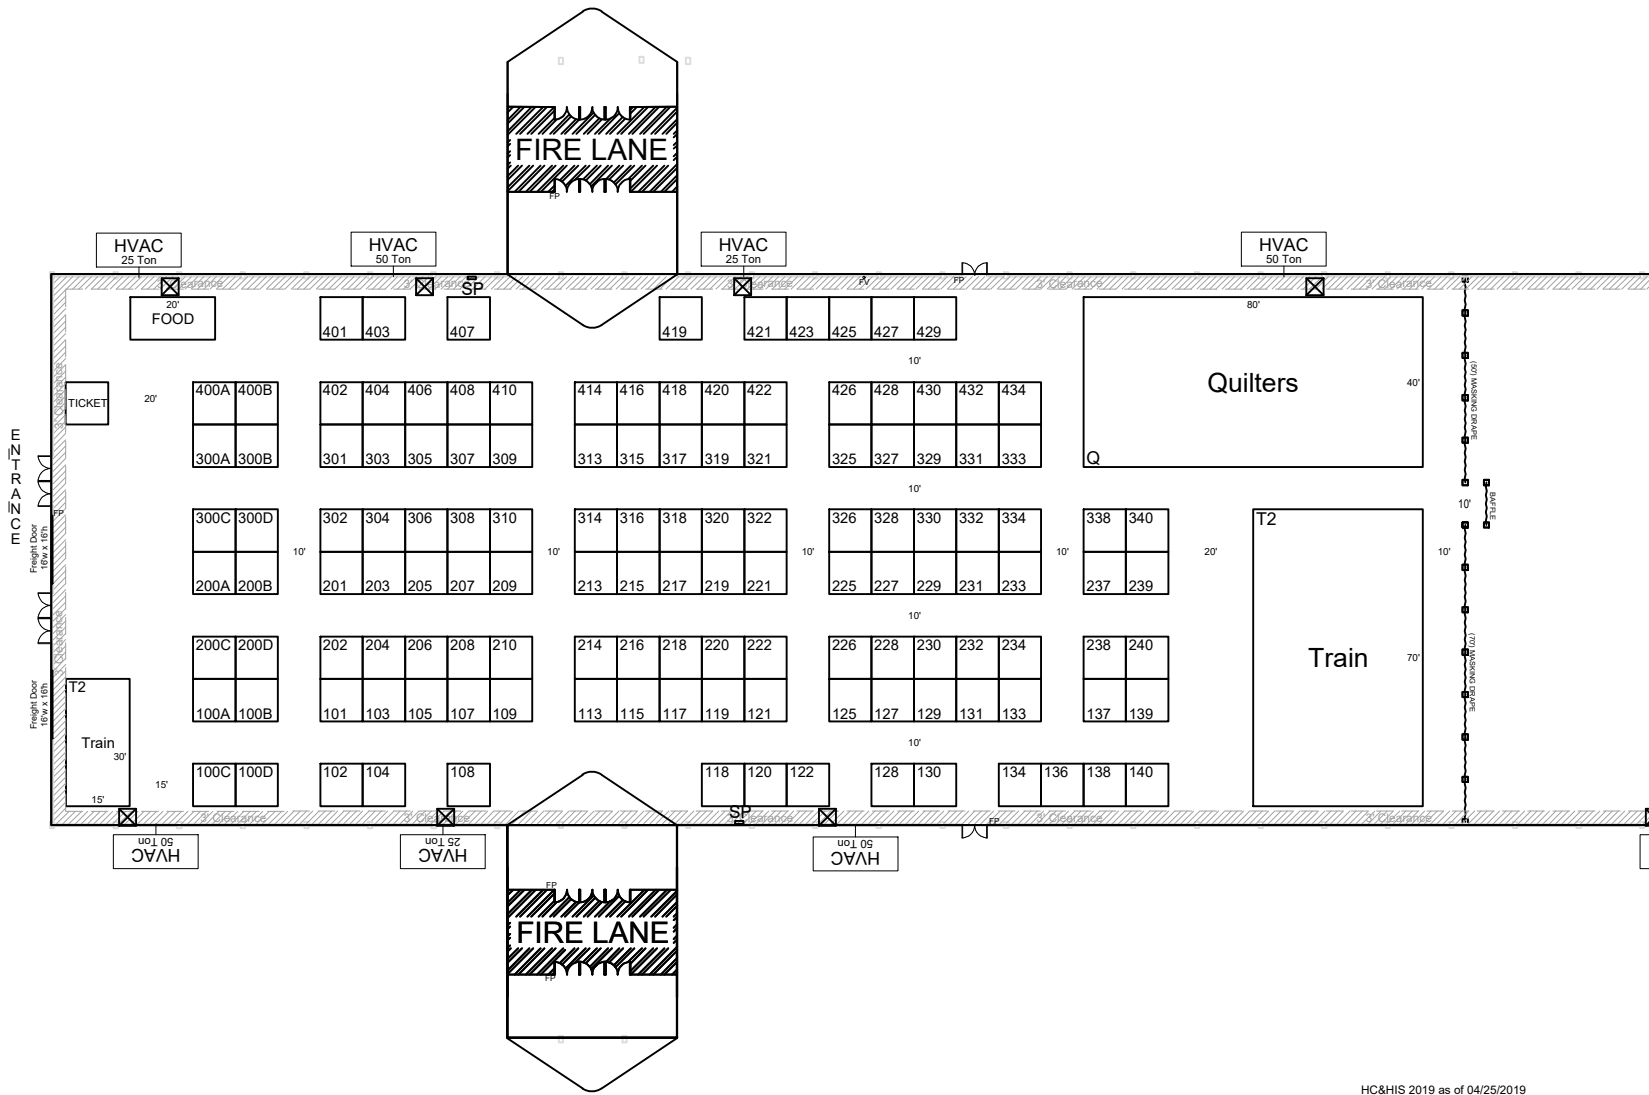

DRAWINGS CREATED BY: **KEYSTONE EVENT SERVICES**

MOZARTZ  
Freight Door 18'W x 16'H  
Freight Door 18'W x 16'H

HC&HIS 2019 as of 04/25/2019

Dimension	Size	Qty	SqFt
10'x10'	100	134	13,400
10'x20'	200	1	200
15'x30'	450	1	450
40'x70'	2,800	1	2,800
40'x80'	3,200	1	3,200
<b>Totals:</b>		<b>138</b>	<b>20,050</b>

DISCLAIMER: -- EVERY EFFORT HAS BEEN MADE TO ENSURE THE ACCURACY OF ALL INFORMATION CONTAINED ON THE FLOORPLAN. HOWEVER, NO WARRANTIES, EITHER EXPRESSED NOR IMPLIED, ARE MADE WITH RESPECT TO THIS FLOORPLAN. IF THE LOCATION OF BUILDING COLUMNS, UTILITIES OR OTHER ARCHITECTURAL COMPONENTS OF THE FACILITY IS A CONSIDERATION IN THE CONSTRUCTION OR USAGE OF AN EXHIBIT, IT IS THE SOLE RESPONSIBILITY OF THE EXHIBITOR TO PHYSICALLY INSPECT THE AREA TO VERIFY ALL DIMENSIONS AND LOCATIONS OF SUCH ITEMS. \*\*FLOORPLAN IS SUBJECT TO FIRE MARSHAL APPROVAL\*\*

**Holiday Craft & Home Improvement Show 2019**  
November 1-3 2019  
World Market Center/Pavilion 2/Las Vegas, NV

DRAWN BY: **Tony Harris**

REVISION DATE: **04/24/19**